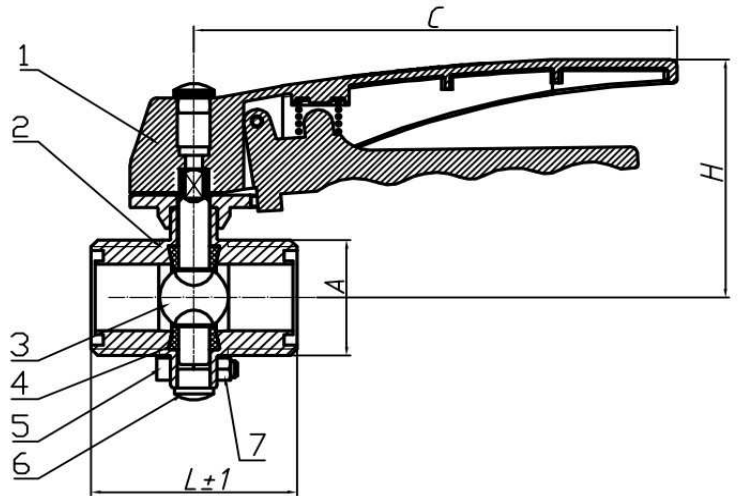

Butterfly valve,SMS Male/Male

Size	A	C	L	H
1"	RD40*1/6	155.00	66.00	80.00
1 1/2"	RD60*1/6	155.00	70.00	88.00
2"	RD70*1/6	155.00	72.00	96.00
2 1/2"	RD85*1/6	155.00	80.00	116.00
3"	RD98*1/6	155.00	84.00	123.00
4"				