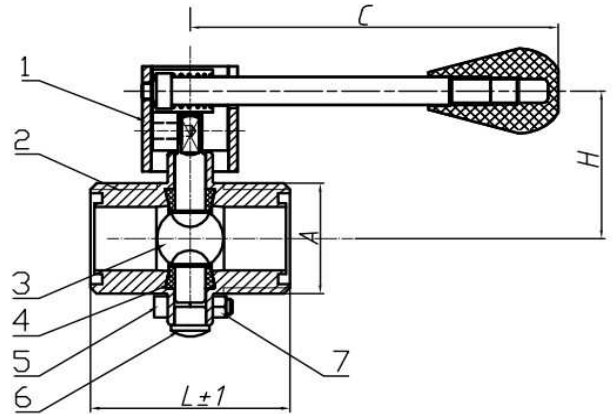

Butterfly valve,SMS Male/Male

Size	A	C	L	H
1"	RD40*1/6	155.00	66.00	80.00
1 1/2"	RD60*1/6	155.00	70.00	88.00
2"	RD70*1/6	155.00	72.00	96.00
2 1/2"	RD85*1/6	155.00	80.00	116.00
3"	RD98*1/6	155.00	84.00	123.00
4"				

## Material List:

Item	Description	Material
1	Handle	Plastics
2	Body	304/316/316L
3	Disc	304/316/316L
4	Seal	EPDM/Silion
5	Bolt	304
6	Plug	NBR
7	Nut	304

Butterfly valve,SMS Male/Male

Size	A	C	L	H
1"	RD40*1/6	129.00	66.0	52.00
1 1/2"	RD60*1/6	129.00	70.0	59.00
2"	RD70*1/6	137.00	72.0	67.50
2 1/2"	RD85*1/6	137.00	80.0	82.00
3"	RD98*1/6	137.00	84.0	89.00
4"				